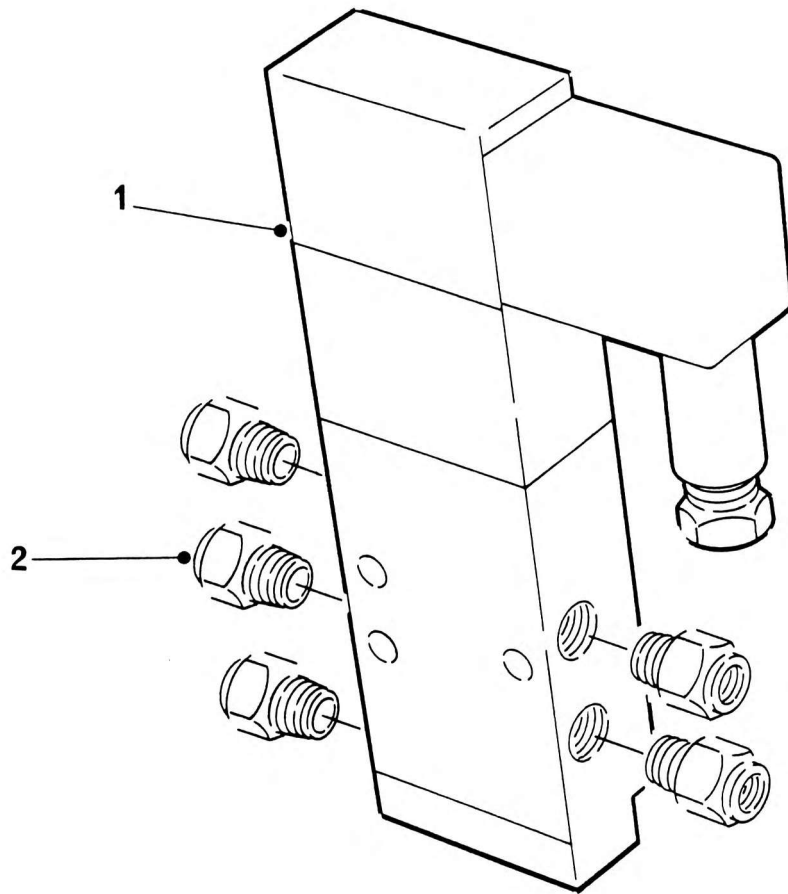

VALVE S/A 5/2 DIRECTIONAL CONTROL

NO.	PART NO.	QTY.	DESCRIPTION	NO.	PART NO.	QTY.	DESCRIPTION
1 +	7-926-990456	1	Valve Solenoid 5/2 In Line 24v				
2	7-443-991235	5	Connector Male 1/8" BSPT x 1/4" Tube				